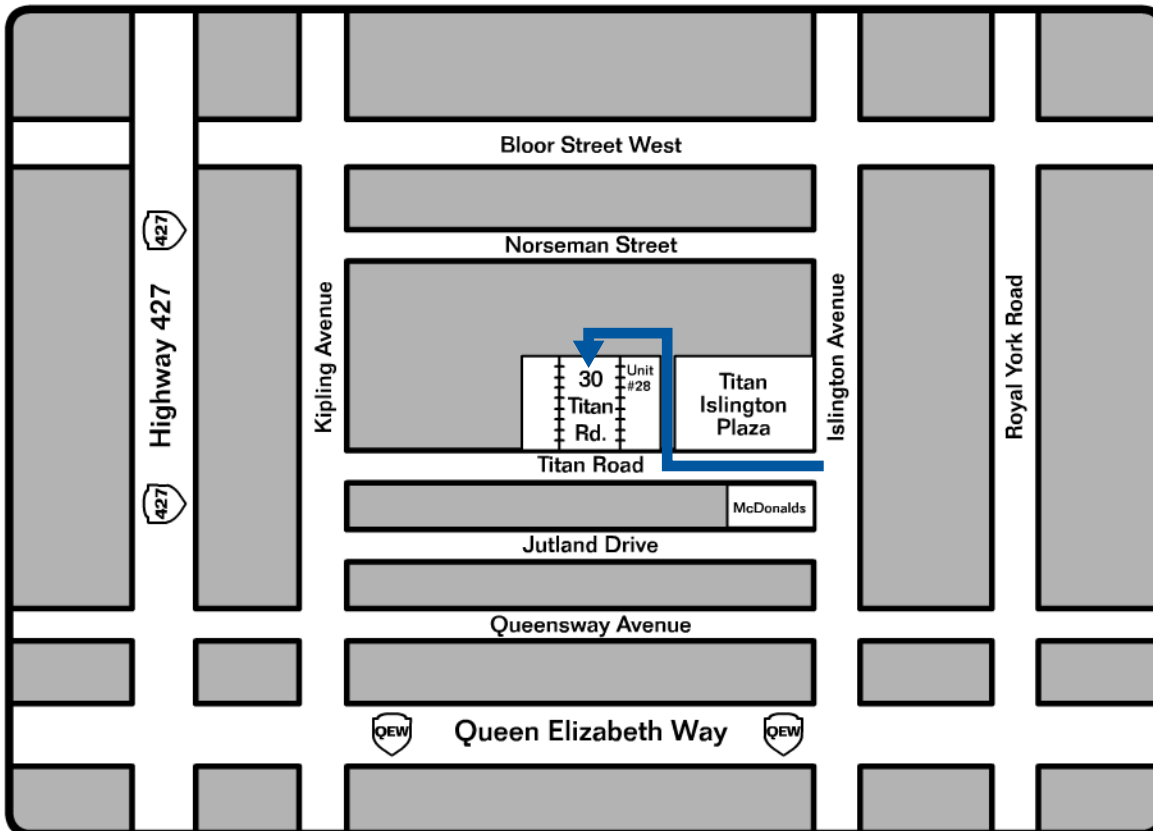

## By Car:

Showmakers is located at 30 Titan Road, Unit 28. Exit the QEW at Islington Avenue north. Continue north for 3 sets of lights to Titan Road (McDonald's is on the southwest corner of Islington and Titan). Turn west (left) onto Titan Road. #30 is the second driveway on the right. Park at the north (rear) end of the building and enter through the rear atrium.

## By TTC:

From the Islington subway station, take Islington Bus #110 south to Titan Road. Walk west (about 1 city block) along Titan Road to #30.

## Truck Deliveries:

Showmakers is equipped for truck receiving with a loading dock at truck level.